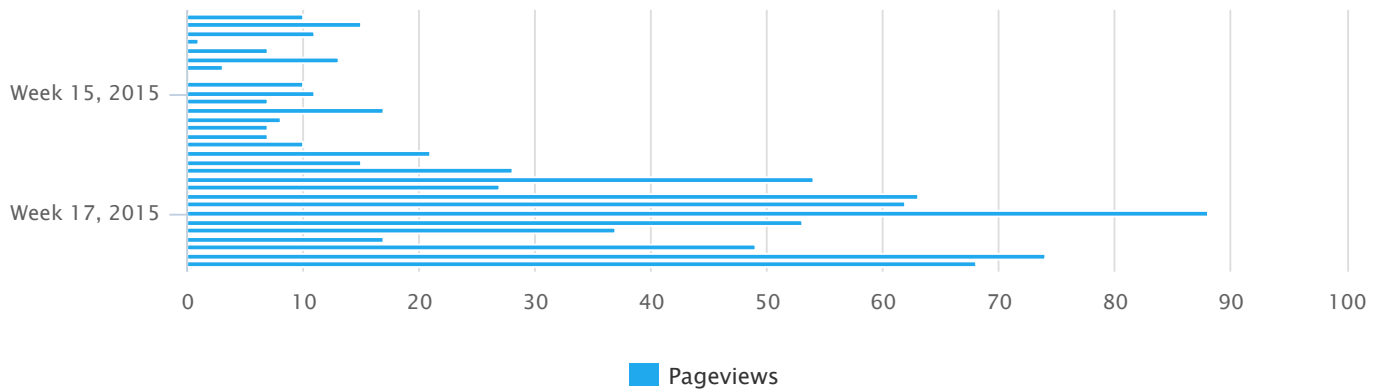

**TOTAL CONV. VALUE**  
STACEY SMITH

**\$15,000.00**

↑ 233%

**RETURN ON AD SPEND**  
STACEY SMITH

**3,597.12%**

↑ 228%

The cost of clicks in AdWords Express is trending UP.

**CLICK CONVERSION RATE**  
STACEY SMITH

Click conv. rate

**RETURN ON AD SPEND**  
STACEY SMITH

Return on ad spend

**PAGEVIEWS**  
ALL WEB SITE DATA

**CLICK TYPE PERFORMANCE**  
STACEY SMITH

Click type	Clicks	Impr.	Cost	Converted clicks	Cost / conv.	Conv. rate
Headline	209	7,718	\$254.15	6	\$25.42	4.78%
Phone calls	23	3,609	\$146.82	0	\$0	0%
Sitelink	12	2,843	\$15.45	0	\$0	0%
Get location details	1	23	\$0.58	0	\$0	0%
Driving direction	0	204	\$0	0	\$0	0%
<b>Total</b>	<b>245</b>	<b>14,397</b>	<b>\$417.00</b>	<b>6</b>	<b>\$41.70</b>	<b>4.08%</b>