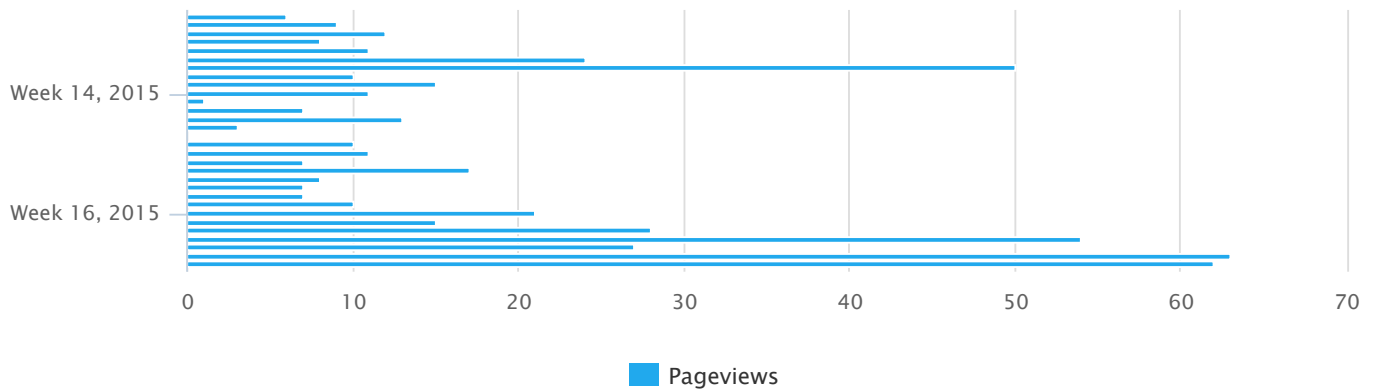

**TOTAL CONV. VALUE**  
STACEY SMITH

**\$7,500.00**

↑ 399%

**RETURN ON AD SPEND**  
STACEY SMITH

**2,325.8%**

↑ 549%

The cost of clicks in AdWords Express is trending UP.

**CLICK CONVERSION RATE**  
STACEY SMITH

**RETURN ON AD SPEND**  
STACEY SMITH

**PAGEVIEWS**  
ALL WEB SITE DATA

**CLICK TYPE PERFORMANCE**  
STACEY SMITH

Click type	Clicks	Impr.	Cost	Converted clicks	Cost / conv.	Conv. rate
Headline	109	4,179	\$ 143.09	4	\$ 35.77	3.67%
Phone calls	25	3,819	\$ 172.89	1	\$ 172.89	4%
Sitelink	4	1,430	\$ 5.91	0	\$ 0	0%
Get location details	1	15	\$ 0.58	0	\$ 0	0%
Driving direction	0	104	\$ 0	0	\$ 0	0%
	<b>139</b>	<b>9,547</b>	<b>\$322.47</b>	<b>5</b>	<b>\$64.49</b>	<b>3.6%</b>